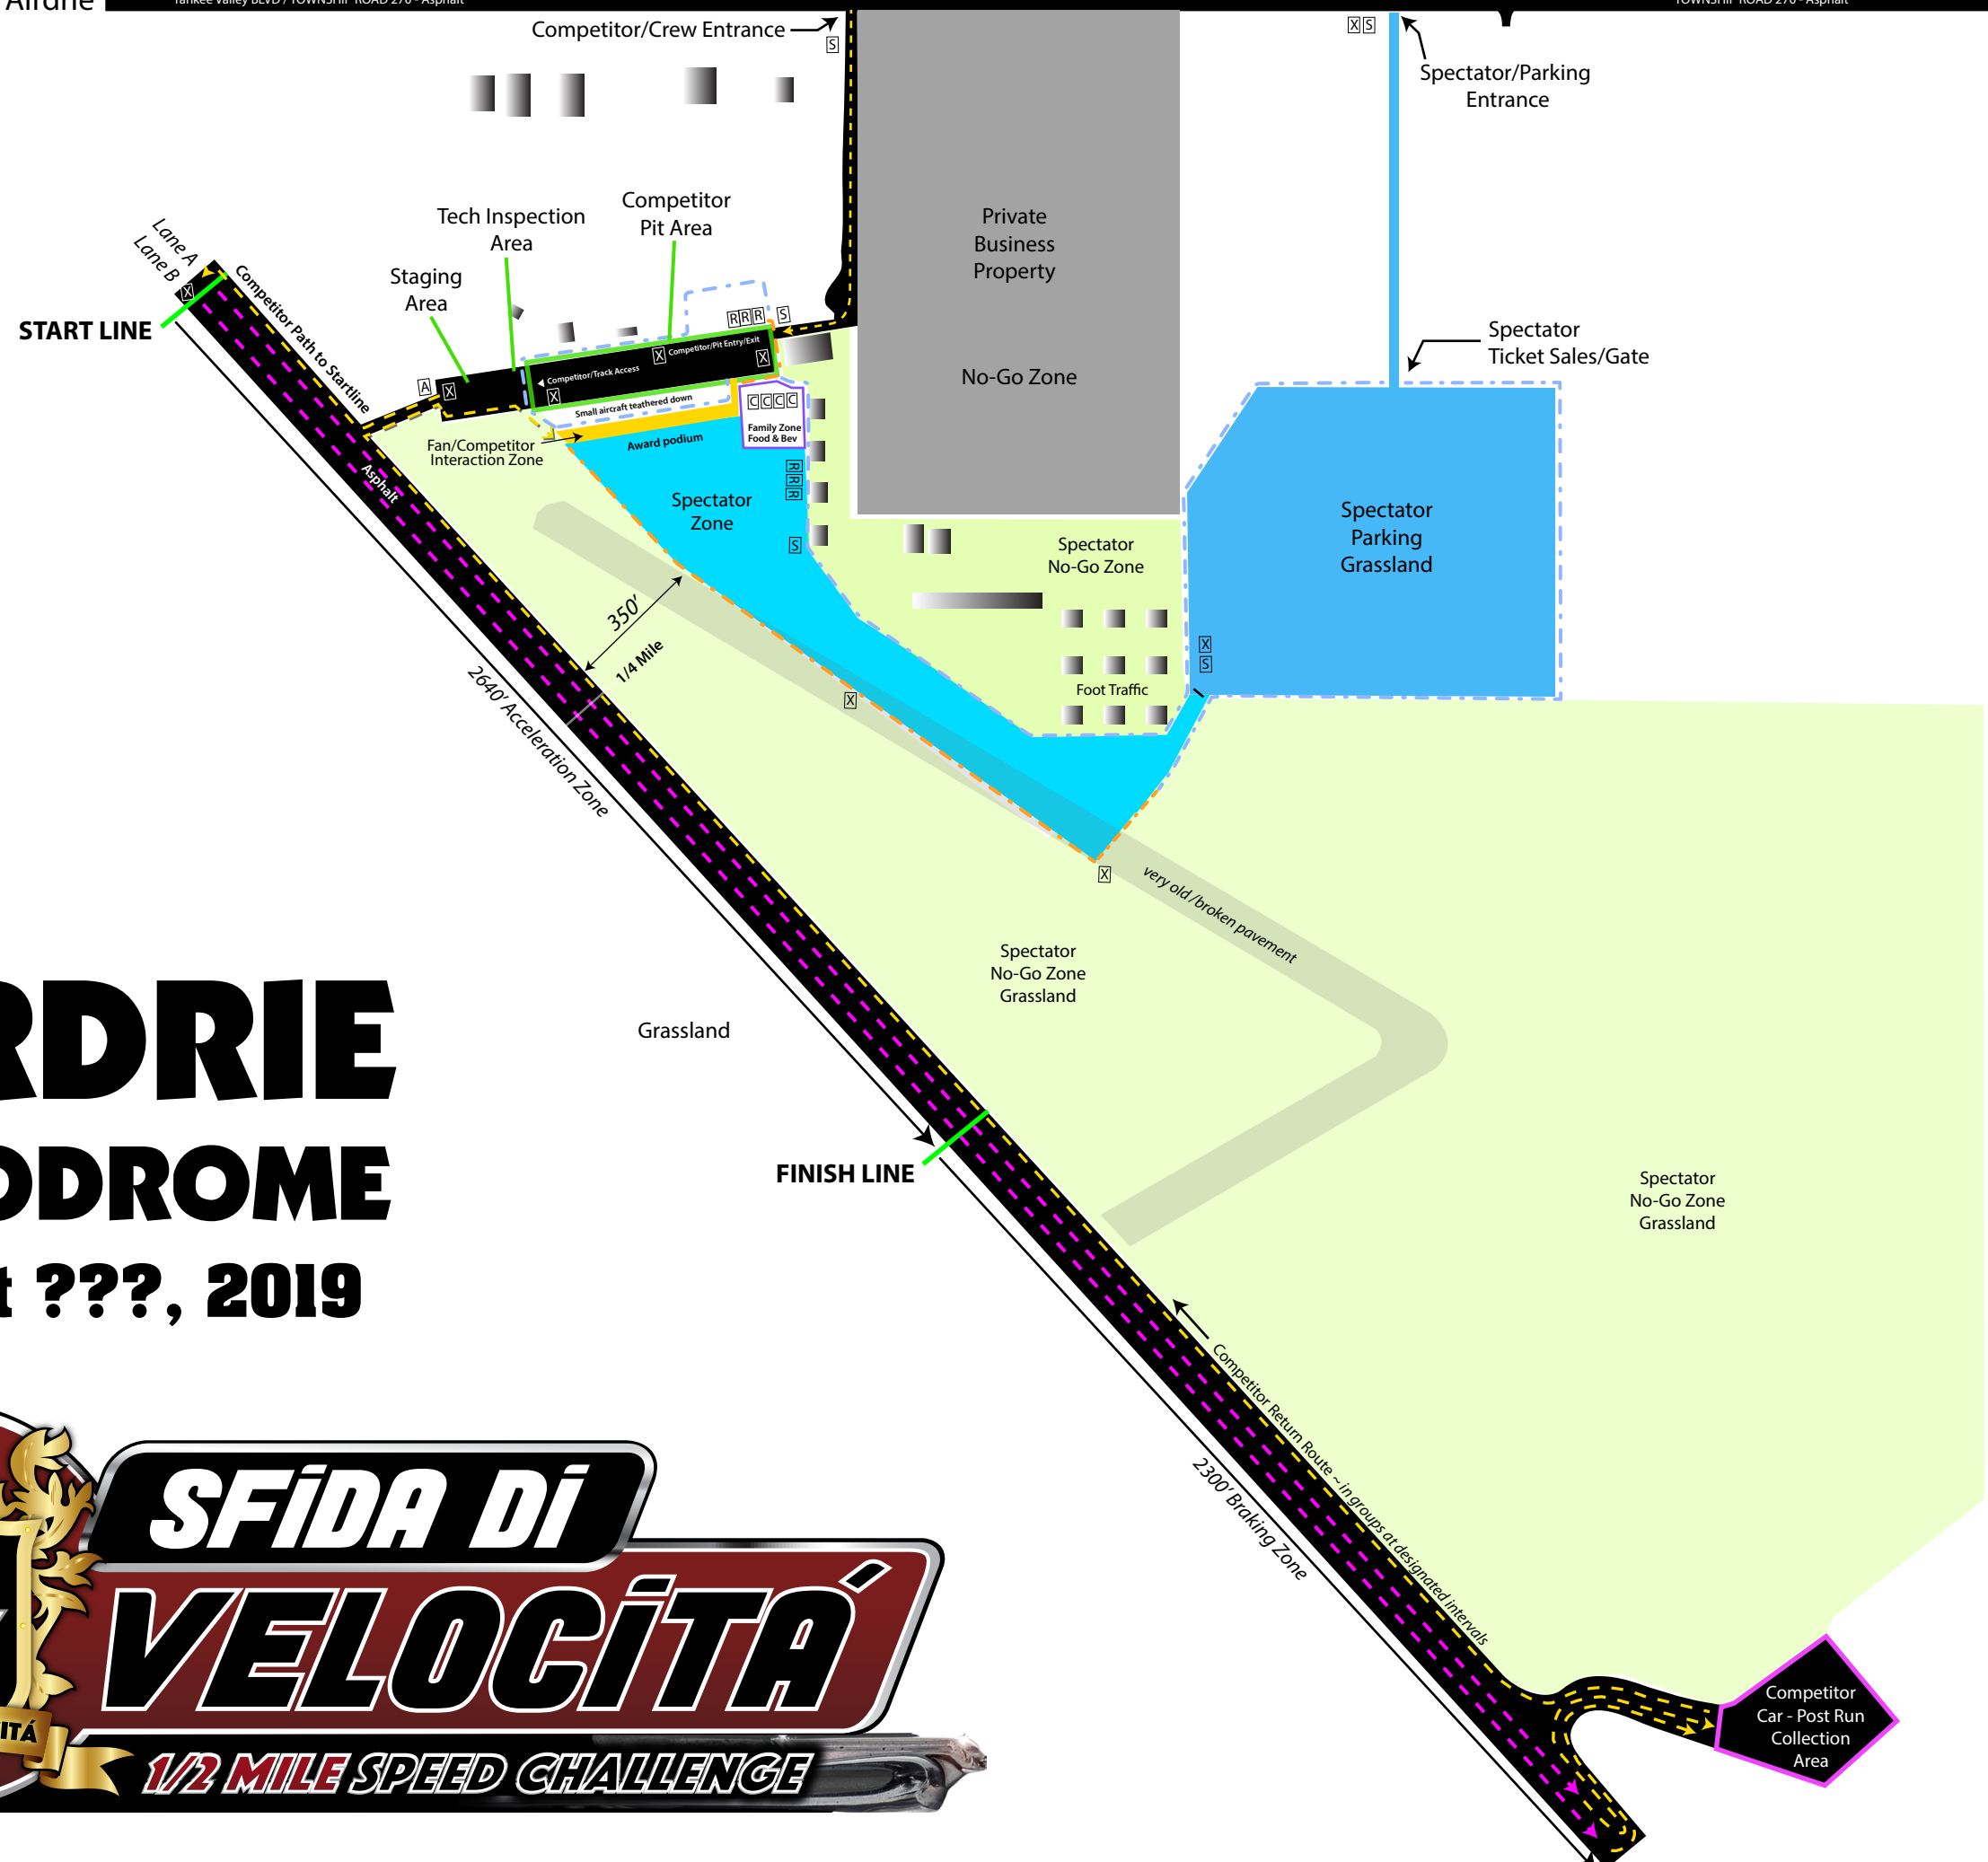

City of Airdrie

Yankee Valley BLVD / TOWNSHIP ROAD 270 - Asphalt

TOWNSHIP ROAD 270 - Asphalt

### Legend

Drawing Scale: 1mm : 17.422'

- Spectator Parking area
- Spectator No Go area
- Spectator Zone
- ~6000' Spectator soft barrier
- ~1700' spectator hard barrier
- Family Zone/Vendor area
- Competitor Collection area
- Competitor Pit Area/Tech
- Competition Hot Zone
- Competitor Low Speed/ Pit Return
- X Extinguisher location
- A Ambulance location
- S Security guard location
- R Restroom locations
- C Concession locations

# AIRDRIE AERODROME